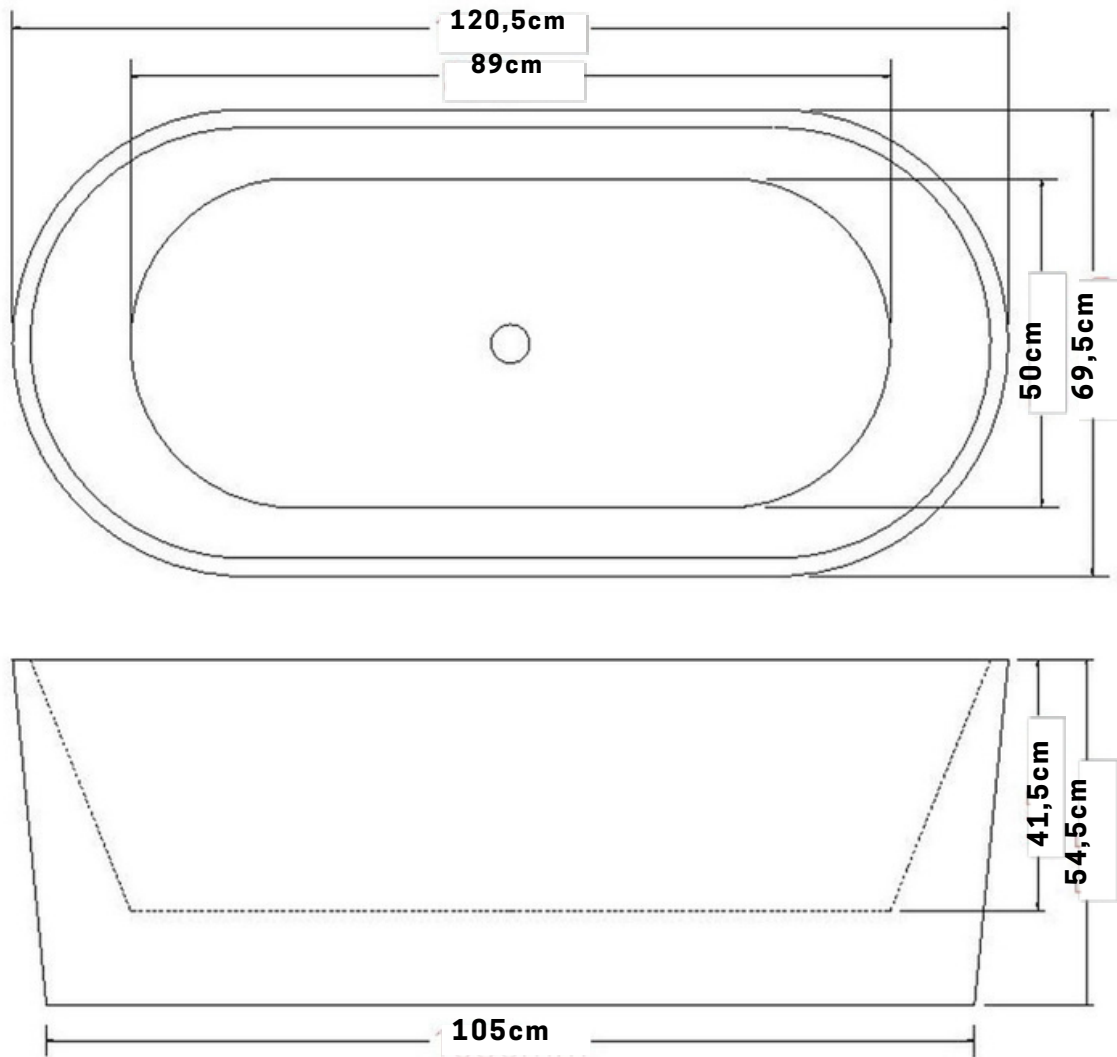

Banheira Avignon 120,5cm X 69,5cm X 54,5cm

Banheira Avignon 140cm X 75cm X 55cm

Banheira Avignon 150cm X 75cm X 58,5cm