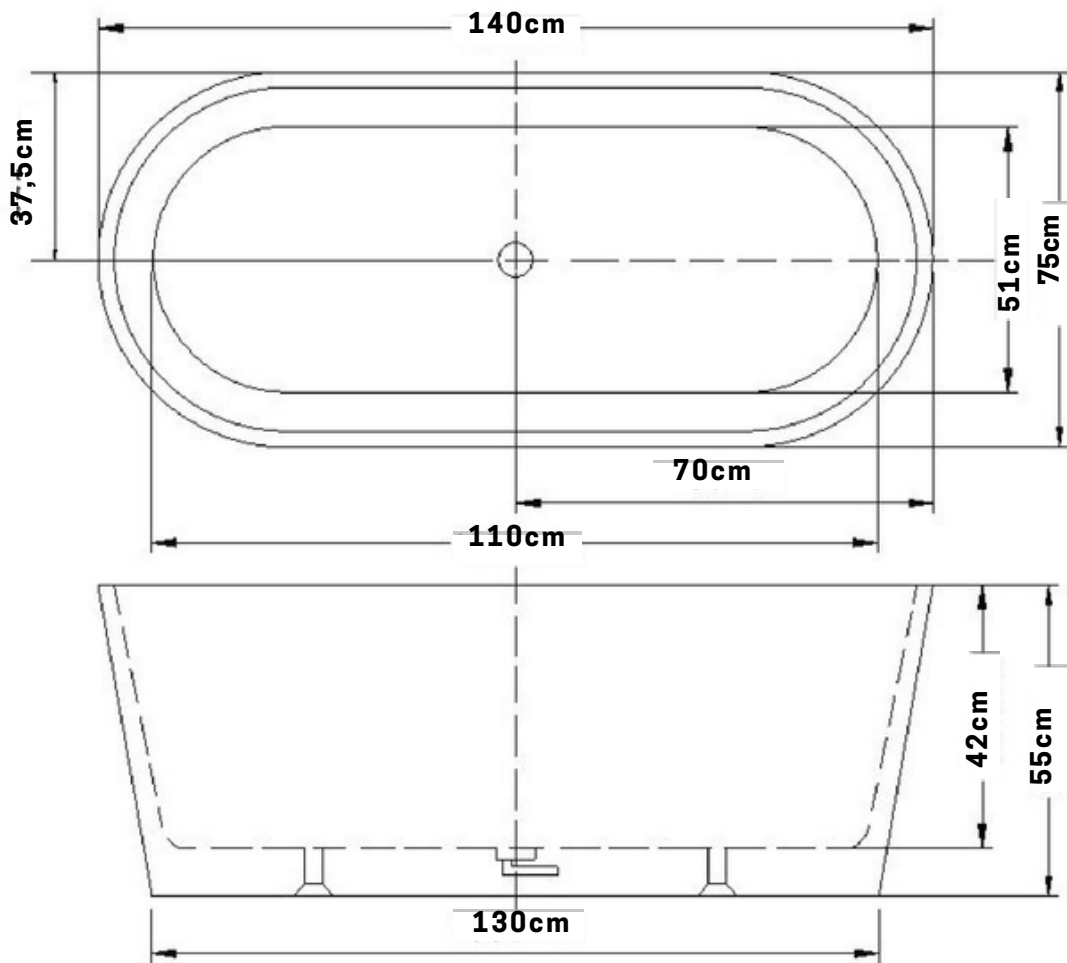

Banheira Avignon 120,5cm X 69,5cm X 54,5cm

Banheira Avignon 140cm X 75cm X 55cm

Banheira Avignon 150cm X 75cm X 58,5cm